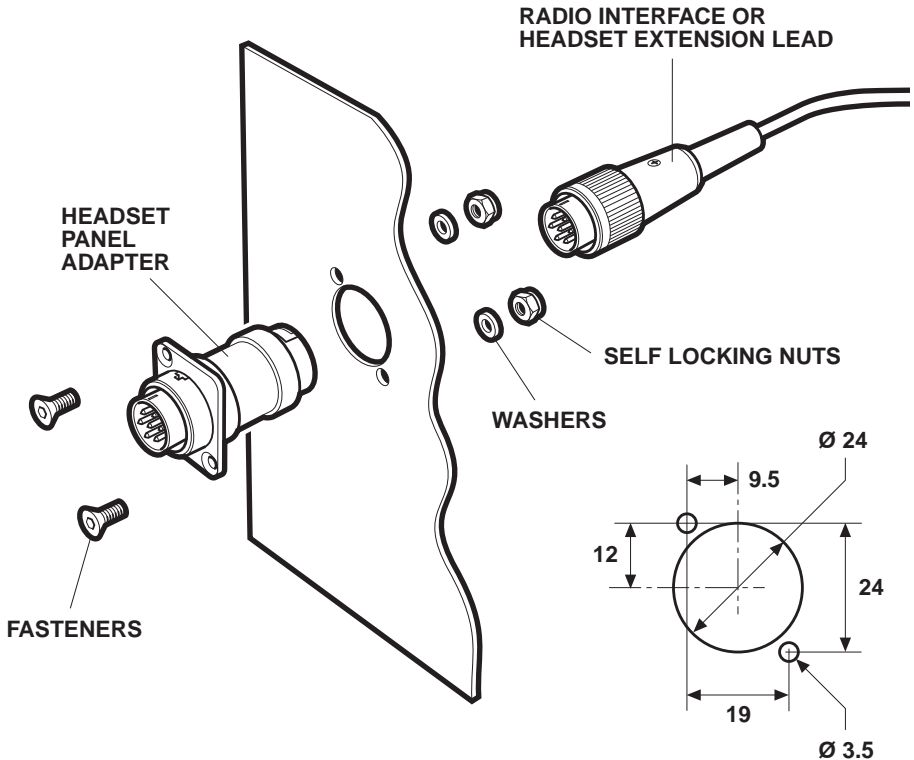

HEADSET PANEL ADAPTER

Fulbrook Lane, Sherbourne,
Warwick, CV35 8AR, ENGLAND

Tel: 01926 624800
Fax: 01926 624900

REF: E020-0 13-01-01

INSTALLATION INSTRUCTIONS

The Headset Panel Adapter provides a panel socket for Micro System headsets without the need to terminate plugs and cables.