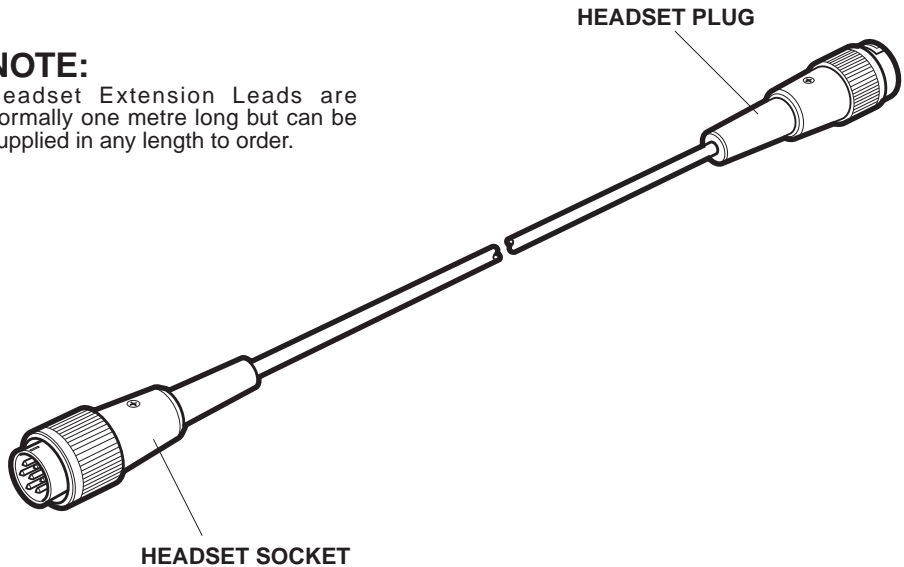

HEADSET EXTENSION LEAD

Fulbrook Lane, Sherbourne,
Warwick, CV35 8AR, ENGLAND

Tel: 01926 624800
Fax: 01926 624900

REF: E027-1 21-10-02

INSTALLATION INSTRUCTIONS

The Headset Extension Lead provides a simple means to extend the length of headset leads or radio interface leads.

NOTE:

Headset Extension Leads are normally one metre long but can be supplied in any length to order.

WARNING:

The connectors fitted to the headsets enable the leads to be locked together during flight.

Always utilise the bayonet-locks to prevent accidental separation and always check that they are engaged before use.