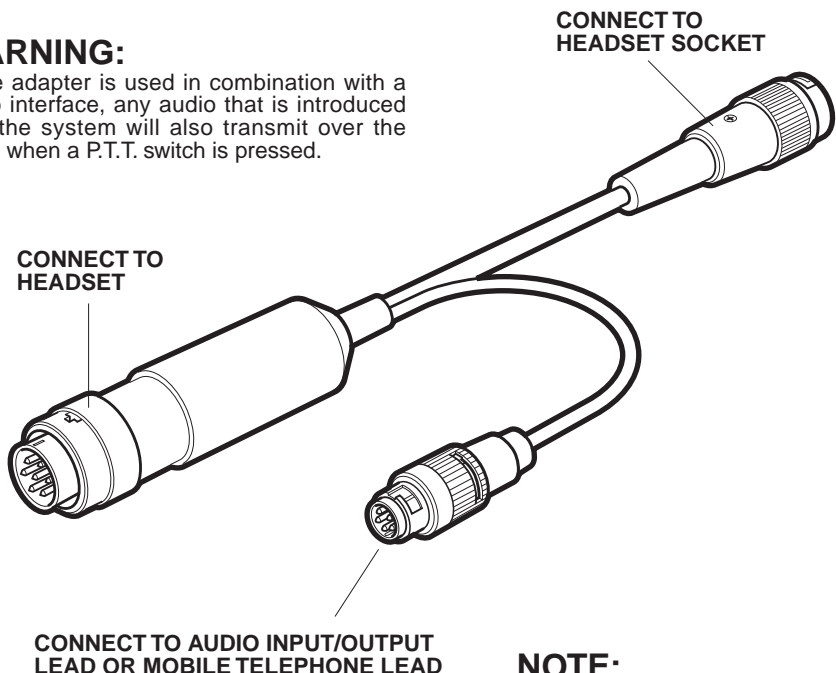

WARNING:

If the adapter is used in combination with a radio interface, any audio that is introduced into the system will also transmit over the radio when a P.T.T. switch is pressed.

NOTE:

When connected to only a single headset, a Headset Switching Adapter must be used to switch-on the assembly.