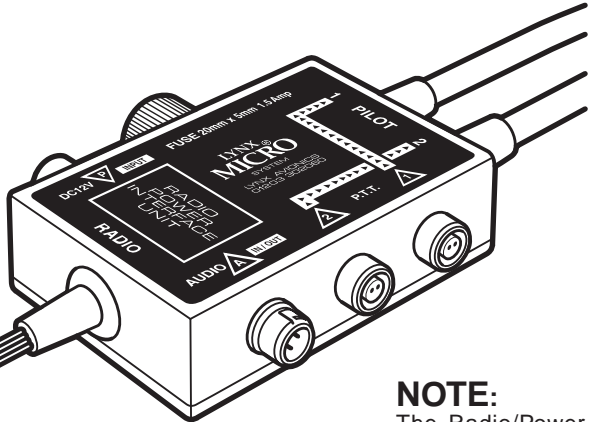

Fulbrook Lane, Sherbourne,
Warwick, CV35 8AR, ENGLAND

Tel: 01926 624800
Fax: 01926 624900

MICRO SYSTEM RADIO/POWER INTERFACE UNIT

MICROAIR 760 CONNECTION (TYPE H)

REF: E035-2 28-06-03

INSTALLATION INSTRUCTIONS

NOTE:

The Radio/Power Interface can not be used to provide power to Panel Mount Radios.

RADIO LEADS

RADIO CONNECTIONS

- GREEN WIRE: P.T.T.
- BLUE WIRE : Headset Output.
- BLACK WIRE: Microphone 0Volt.
- WHITE WIRE : Microphone Input.