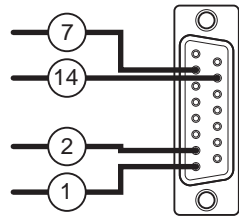

NOTE:

The Radio/Power Interface can not be used to provide power to Panel Mount Radios.

RADIO LEADS

RADIO CONNECTIONS

- GREEN WIRE: P.T.T.
- BLUE WIRE : Headset Output.
- BLACK WIRE: Microphone 0Volt.
- WHITE WIRE : Microphone Input.