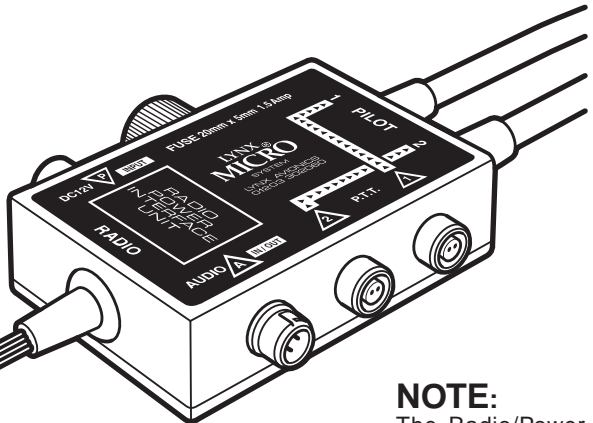

Fulbrook Lane, Sherbourne,
Warwick, CV35 8AR, ENGLAND

Tel: 01926 624800
Fax: 01926 624900

MICRO SYSTEM RADIO/POWER INTERFACE UNIT

MICROAIR 760 CONNECTION (TYPE H)

REF: E035-3 28-07-04

INSTALLATION INSTRUCTIONS

NOTE:

The Radio/Power Interface can not be used to provide power to Panel Mount Radios.

RADIO LEADS

RADIO CONNECTIONS

- GREEN WIRE: P.T.T.
- BLUE WIRE : Headset Output.
- BLACK WIRE: Microphone 0Volt.
- WHITE WIRE : Microphone Input.