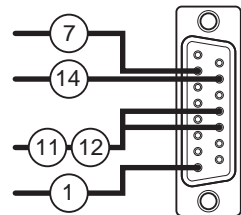

NOTE:

The Radio/Power Interface can not be used to provide power to Panel Mount Radios.

RADIO LEADS

RADIO CONNECTIONS

- GREEN WIRE: P.T.T.
- BLUE WIRE : Headset Output.
- BLACK WIRE: Microphone 0Volt.
- WHITE WIRE : Microphone Input.