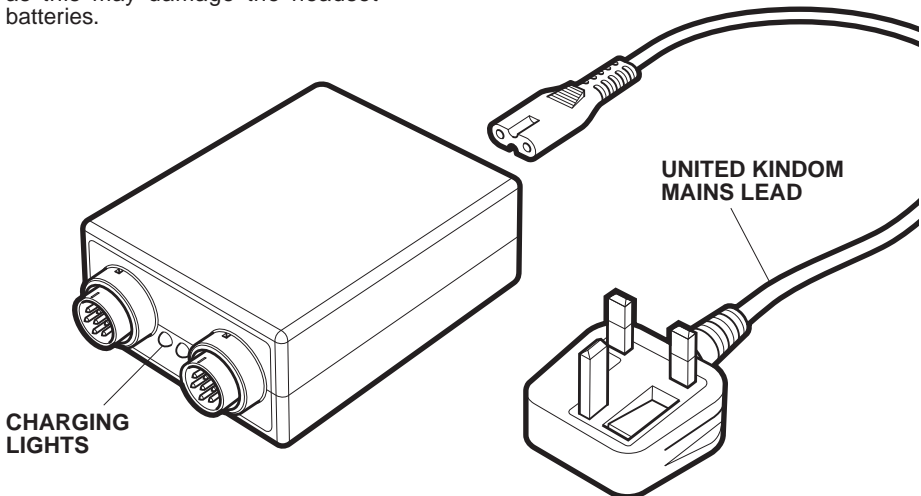

WARNING:

This charger is designed specifically for use with headsets manufactured by Lynx Avionics; do not use with other makes and models of equipment.

Never expose the charger to rain or moisture. The charger is not waterproof and is only intended to be used indoors.

The charger contains live parts, at mains voltage, and should not be dismantled.