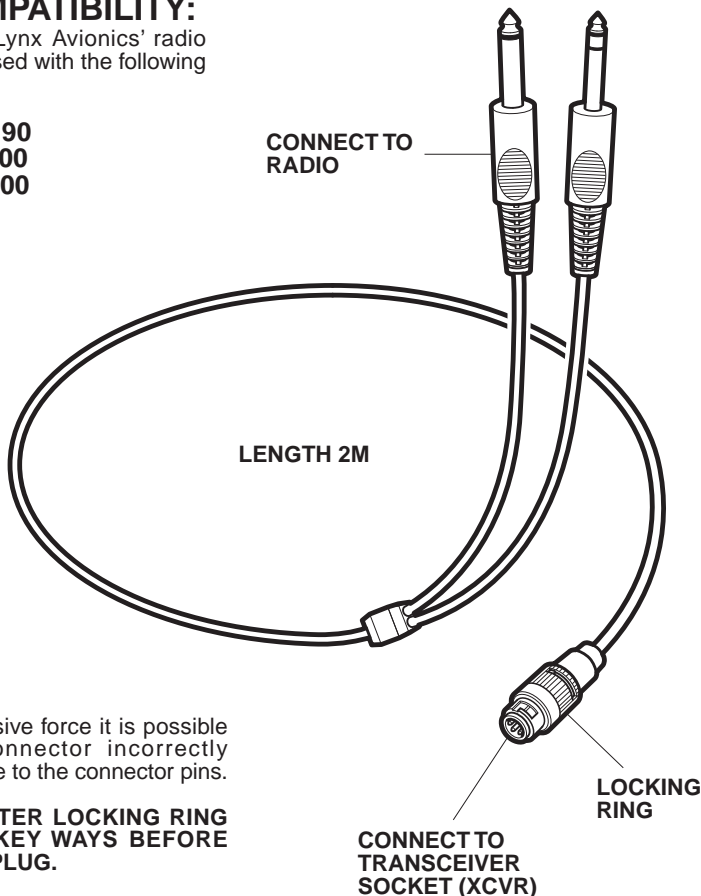

Fulbrook Lane, Sherbourne,
Warwick, CV35 8AR, ENGLAND

Tel: 01926 624800

Fax: 01926 624900

LYNX MICRO SYSTEM

STRAIGHT RADIO LEAD (TYPE BL)

REF: E555-0 09-06-08

INSTALLATION INSTRUCTIONS

RADIO COMPATIBILITY:

This lead allows Lynx Avionics' radio equipment to be used with the following radios:

GARMIN GPS 190
SPORTY'S JD200
SPORTY'S SP200

YAESU
VXA-220
VXA-300
VXA-700
+CT-96
ADAPTER

WARNING:

By exerting excessive force it is possible to insert the connector incorrectly resulting in damage to the connector pins.

ROTATE THE OUTER LOCKING RING TO ALIGN THE KEY WAYS BEFORE INSERTING THE PLUG.

DO NOT FORCE THE CONNECTION.

IMPORTANT

READ THIS INFORMATION CAREFULLY BEFORE ATTEMPTING TO USE THIS ITEM OF EQUIPMENT